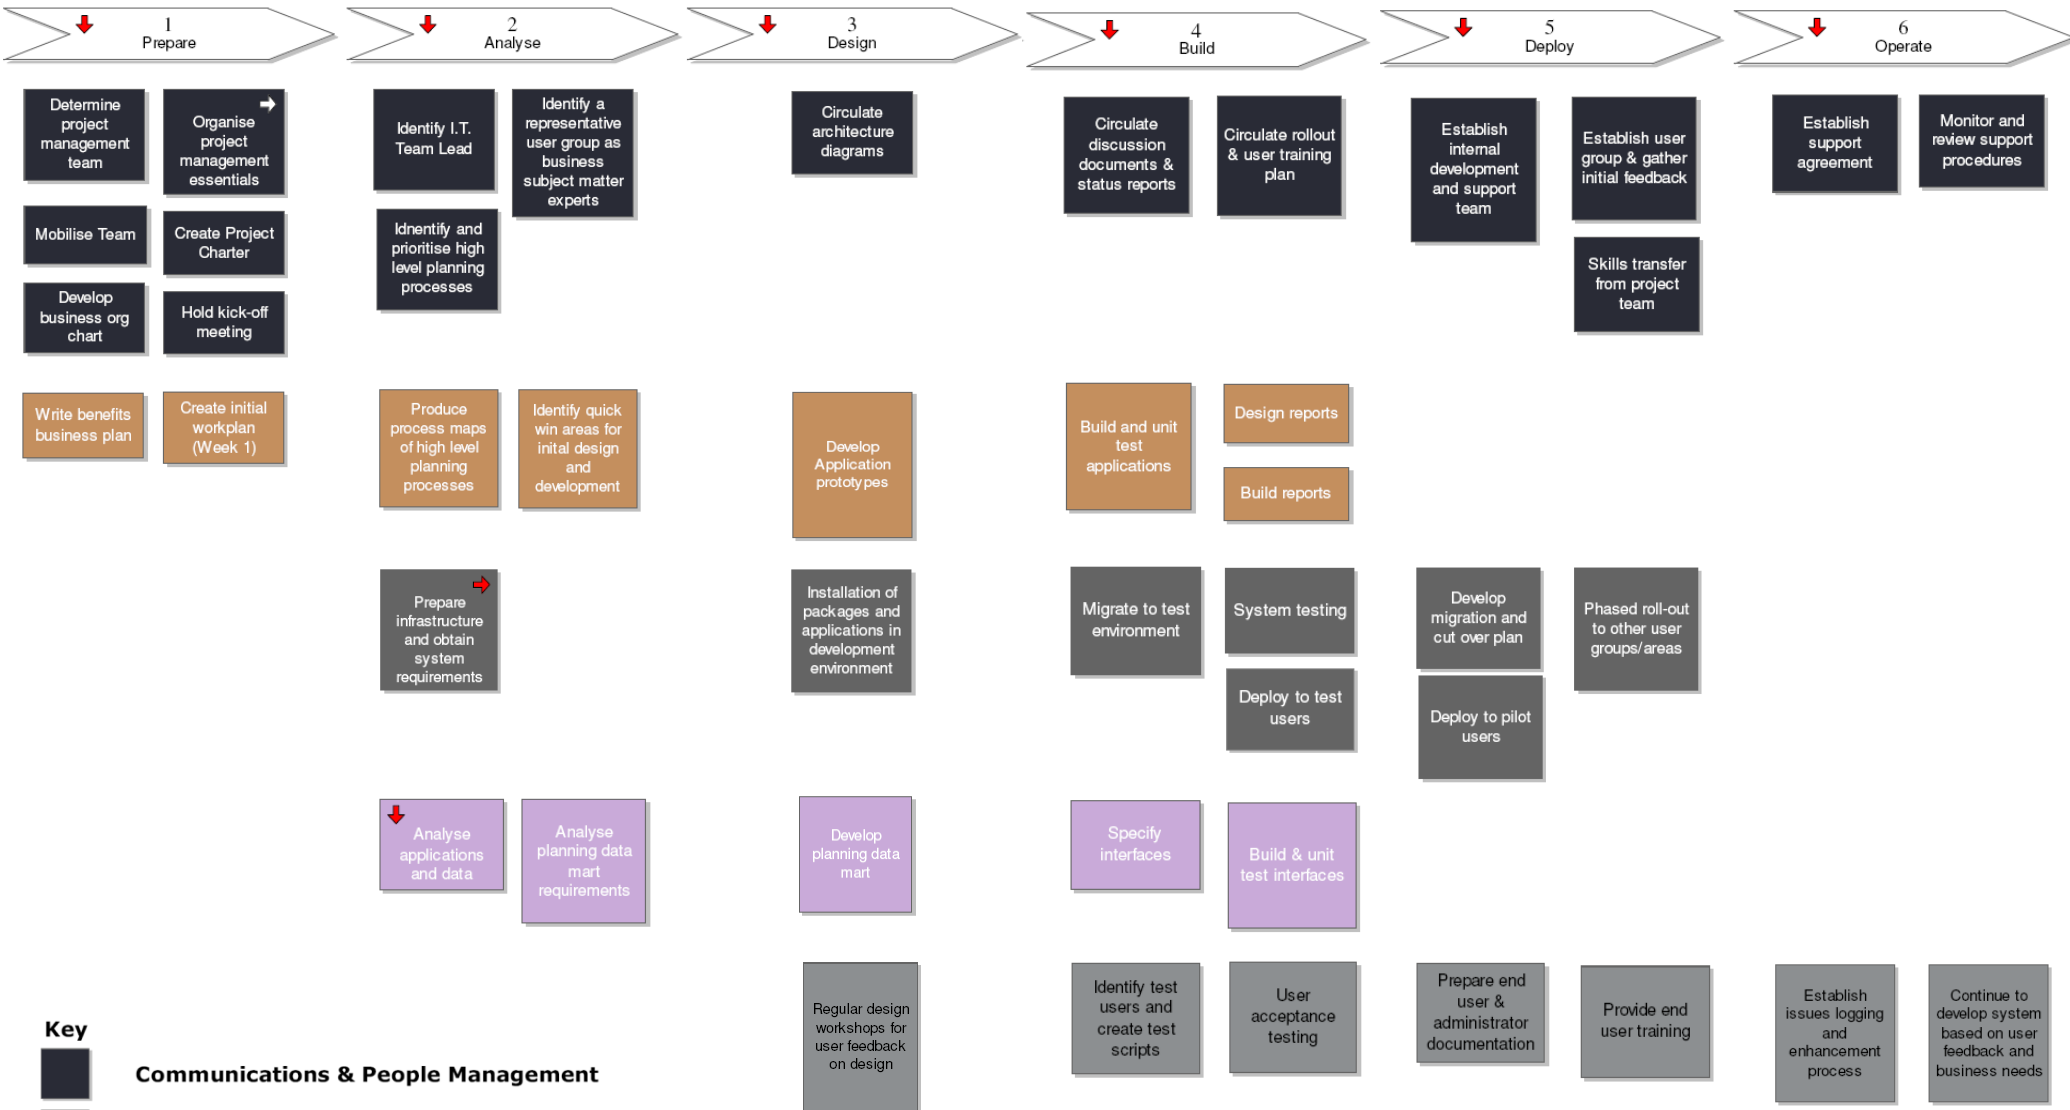

# “Large” Planning Implementation Task List

## Key

- Communications & People Management
- Scoping & Functionality
- Systems Architecture - Hardware & Infrastructure
- Systems Architecture - Source Systems & Data
- User Adoption